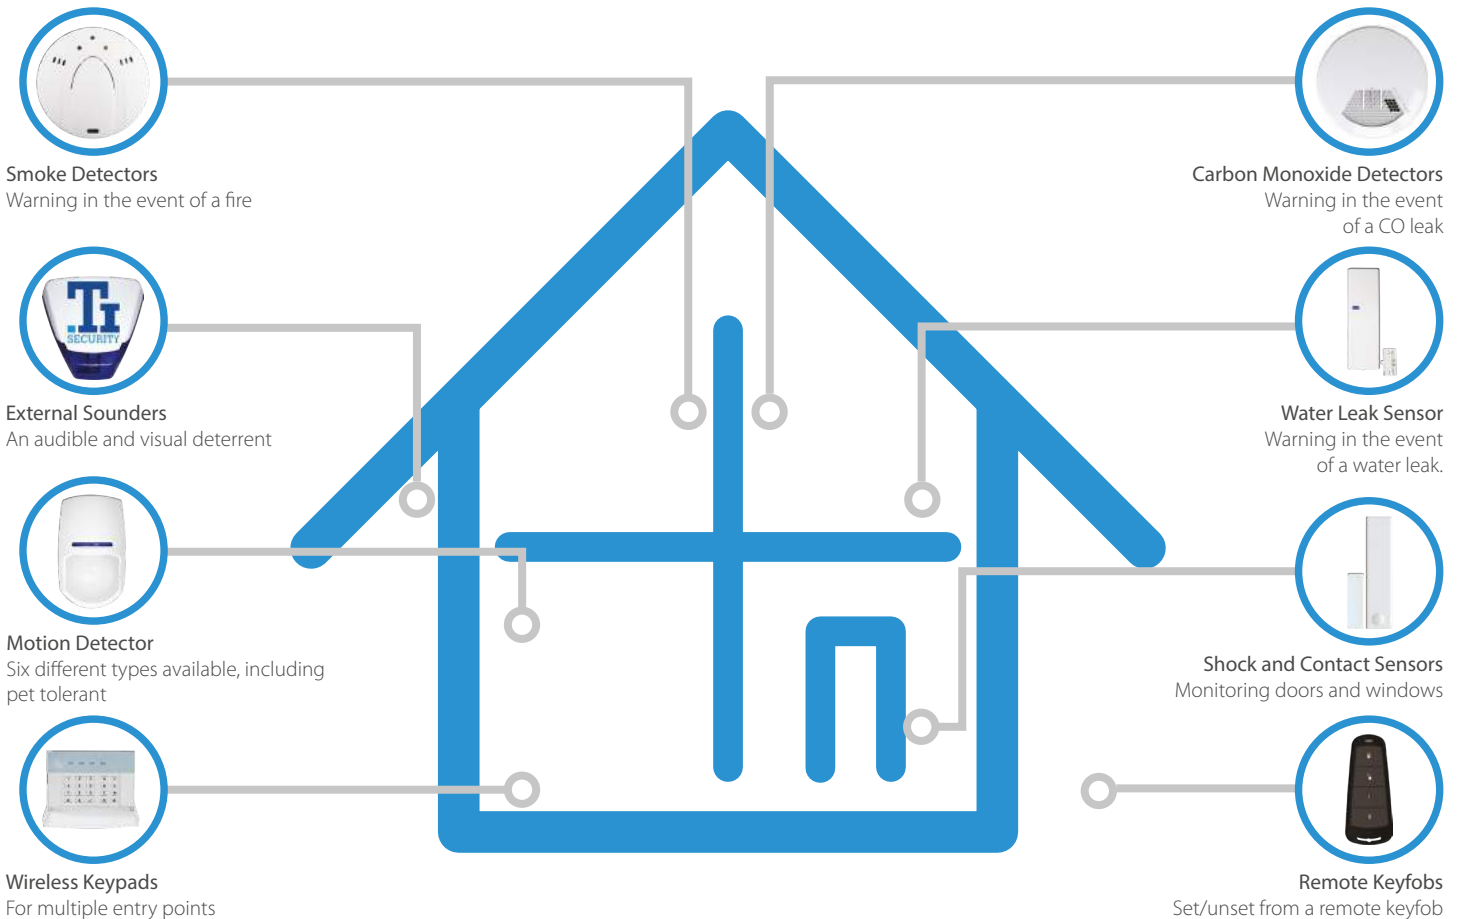

Wireless Peripherals Available for Your Home

Contact us today to find out more about
securing your home & your family

Burley House, Newhold Industrial Estate,
Garforth, Leeds LS25 2LD

0113 281 2106

sales@tisecurity.co.uk www.tisecurity.co.uk